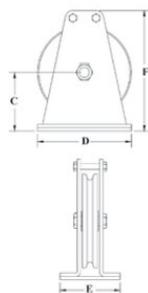

## Vertical Lead Block Crosby G-601S

---

### Product information

Fitted with steel sheaves. Self lubricated bronze bushed.

... [Read more](#)

**Finish:** Galvanized.

## Vertical Lead Block Crosby G-601S

### Technical data

Part code	Diameter mm	WLL ton	Sheave dia mm	C mm	D mm	E mm	F mm	Weight kg
424100360010	19	3.63	305	184	305	152	387	27.2