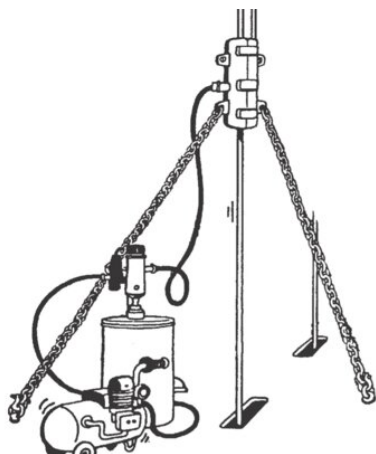

Masto wire rope lubrication

Product information

General: A high pressure equipment which lubricate all ropes both outside and inside. The equipment is portable, but can also be permanent installed.

Properties: Delivers with high-lift pump with cap, 3m 1/2" tube, lubrication booth excl compactions and 2 pcs of chain slings.

Compactions: For model MWL0435 there are 16 sizes with 2 mm class interval and for model MWL3677 there are 14 sizes with 3 mm class interval.

... [Read more](#)

Masto wire rope lubrication

Technical data

Part code	Code	Rope Ø range
1421MWL0436	MWL0436	4-36
1421MWL3477	MWL3477	34-77