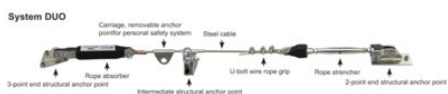

System DUO

Product information

PROTEKT®

System is based on stainless steel cable of 8 mm in diameter. Duo can be installed on roofs by means of poles and walls so that persons near the edges are provided with fall protection in horizontal. System can be configured for up to 7 users at the same time. Slide being movable anchor point enables mobility along the system without hampering the fall protection.

... [Read more](#)

Material: Stainless Steel

System DUO

Technical data

Part code	Code	Description
8405HL760A	HL 760 A	Trapezoidal sheet post