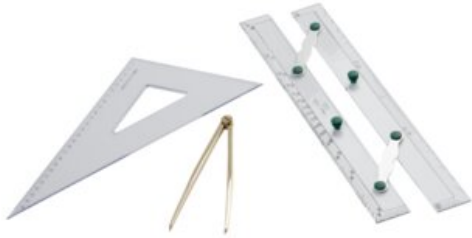

Nautical Aid

Product information

For your maritime needs, we deliver nautical Aid

Part code	Model
8631115020500	Paralell ruler 15"
8631115022500	Map match 170 cm
8631115024500	Thermometer indoors
8631115025000	Thermometer outdoors
8631115030000	Gong gong with mallet