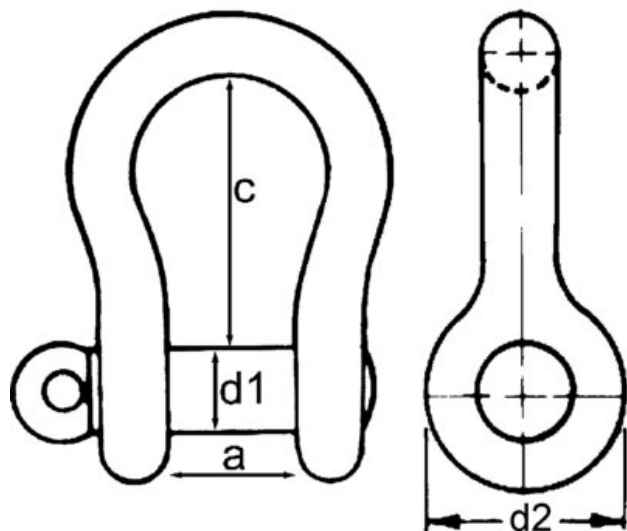

Bow Shackle No 50-Galvanized

Product information

General: Shackle for different applications.

Finish: Galvanized.

Part code	Pin diameter mm	D1mm mm	A mm	C mm	D2mm mm	Weight kg
490100480180	4.8	4,8	9,5	19,1	11,0	0.02
490100640180	6.4	6,4	12,7	25,4	14,0	0.04
490100800180	8	8,0	15,9	28,6	18,0	0.07
490100950180	9.5	9,5	19,1	34,9	20,0	0.11
490101270180	12.7	12,7	25,4	44,5	26,0	0.26
490101590180	15.9	15,9	28,6	51,0	30,0	0.39
490101910180	19.1	19,1	31,6	70,0	34,0	0.7
490102220180	22.2	22,2	38,10	86,0	42,0	1.14
490102540180	25.4	25,4	44,5	98,0	48,0	1.62