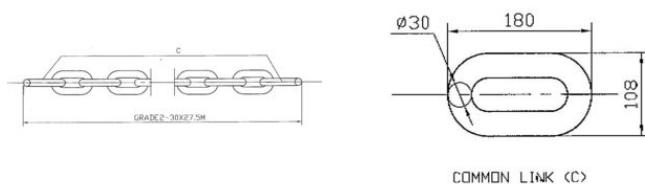

Studless Chain

Product information

We can deliver studless chain of high quality

... [Read more](#)

Studless Chain

Blueprint

Technical data

Min. breaking force kN	Package	Proof Load kN	Weight kg
470	Bundle	235	476
668	Bundle	334	668