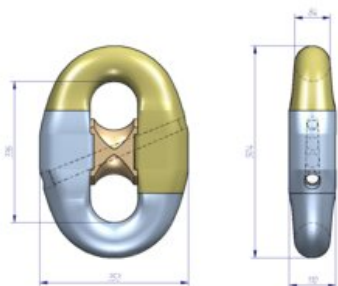

Kenter Shackle-Slim

Product information

We deliver slim kenter shackles in the dimensions 76- and 84 mm.

Part code	Size	Proof Load kN
8631	76	4,731
8631	84	5,682

Blueprint