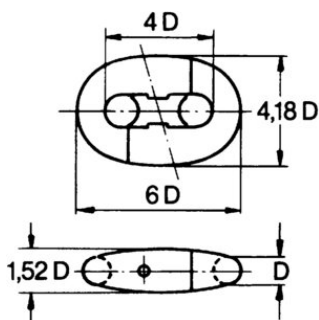

Kenter Shackle - Black

Product information

We deliver model K2 and K3 quality kenter shackles in black.

... [Read more](#)

Kenter Shackle - Black

Blueprint

Technical data

Part code	For chain Ø mm
86314613384000	30
86314613384200	32
86314613384800	38