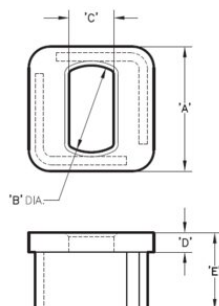

Socket F2002

Product information

Deck socket that fits with F4796 and F633 Twistlock, and F483 D-ring. [... Read more](#)

Material: Steel
Finish: Primer Paint

Socket F2002

Blueprint

Technical data

| Part code | A mm | B mm | C mm | D mm | E mm | Weight kg |
|-------------|------|------|------|------|------|-----------|
| 7061F200211 | 178 | 124 | 63.5 | 28 | 110 | 9.1 |