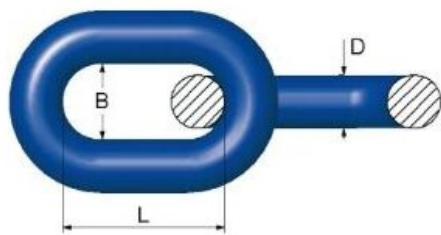

Fram alloy blue short link calibrated chains - grade 8 RS

Product information

Chain for lifting

Safety factor: 4:1

Grade: 8

Part Code	Chain diameter mm	WLL	Min. Breaking force kN.	B mm	D mm	L mm	Weight	Delivery time
203101000000140	10	3.15	126	13.5	10	30.5	2.15	7
203102500000140	25	20	785	33	25	76.5	13.2	7