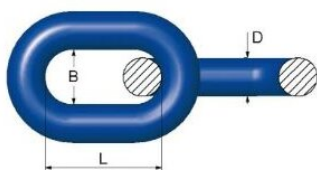

Fram alloy blue short link calibrated chains - grade 8 RS

Product information

Chain for lifting

... [Read more](#)

Safety factor: 4:1

Grade: 8

Fram alloy blue short link calibrated chains - grade 8 RS

Technical data

Part code	Chain diameter mm	WLL	Min. breaking force kN	B mm	D mm	L mm	Weight
203101000000140	10	3.15	126	13.5	10	30.5	2.15
203102500000140	25	20	785	33	25	76.5	13.2