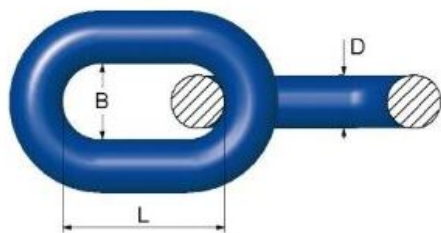

Fram alloy blue short link calibrated chains - grade 8 RS

Product information

Chain for lifting

Safety factor: 4:1

Grade: 8

Part Code	Chain diameter mm	WLL	Min. Breaking force kN.	B mm	D mm	L mm	Weight	Delivery time
203101000000140	10	3.15	126	13.5	10	30.5	2.15	7
203102500000140	25	20	785	33	25	76.5	13.2	7