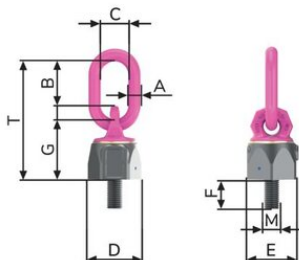

Lifting Eye RUD VWBG-V, UNC thread

Product information

- Rotating 360°, pivoting 230°
- Optical markings for easy determination for withdraw from service
- Ball bearing

... [Read more](#)

Marking: According to standard

Temperature range: -40°C up to +100°C

Standard: EN 1677-1

Safety factor: 4:1

Lifting Eye RUD VWBG-V, UNC thread

Blueprint

Technical data

Part code	WLL ton	Thread Inch	A mm	B mm	C mm	D mm	E mm	F mm	G mm	T mm	Weight kg
42157991090	0.3	5/16 -18	8	31	29	30	27	13	36	76	0.18
42157991091	0.45	3/8 -16	8	31	29	33.5	30	17	38	78	0.29
42157991092	0.6	1/2 -13	10	49	35	42	36	21	47	107	0.41
42157991093	1.3	5/8 -11	13	46	38	48	41	29	56	114	0.7
42157991094	2	3/4 -10	13	54	35	62	55	28	67	137	1.42
42157991095	3.5	1 -8	18	66	40	81	70	40	88	173	2.63
42157991096	5	1 1/4 -7	22	90	50	99	85	47	106	221	5.09