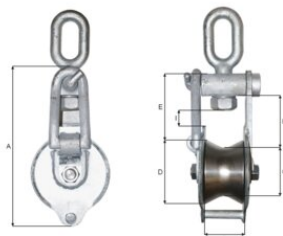

BMM Snatch Block Bronze Bushing with Swivel Eye

Product information

Galvanized and certified cast block from Brødrene Markussen.

... [Read more](#)

Safety factor: 5:1

BMM Snatch Block Bronze Bushing with Swivel Eye

Blueprint

Technical data

Part code	WLL ton	A mm	B mm	D mm	E mm	F mm	G mm	I mm	Weight kg
424100300510	3	255	85	110	68	85	70	45	10
424100500510	5	-	-	-	-	-	-	-	19.2
424100800515	8	-	-	-	-	-	-	-	39.5