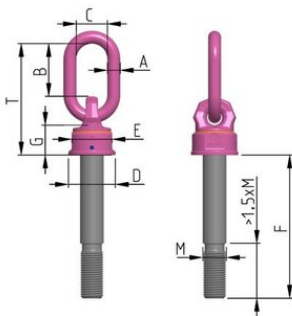

## Lifting Eye RUD VWBG with variable length

---

### Product information

- Rotating 360°, pivoting 230°
- Optical markings for easy determination for withdraw from service
- Ball bearing

... [Read more](#)

---

**Temperature range:** -40°C up to +200°C

**Safety factor:** 4:1

## Lifting Eye RUD VWBG with variable length

### Technical data

Part code	WLL ton	A mm	B mm	C mm	D mm	E mm	F mm	G, mm	Mmm mm	T mm
42158600451	8	23	86	50	90	80	36-300	94	M36-M39	208
42158600452	12	26	111	65	98	85	42-300	95	M42-M45	234
42158600453	13	26	111	65	98	85	48-300	95	M48-M52	234