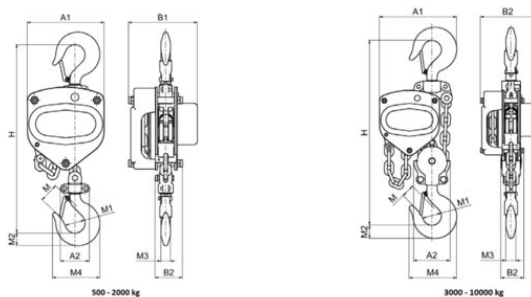

### Product information

Spur Gear Hoist from HADEF, with reinforced safety catch of suspension and load hook and bolt for easy installation.

- Low maintenance due to sintered brake linings
- High quality surface treatment of the unpainted parts
- Rigid construction and steel housing
- Light hand chain pull
- Suitable for large lifting heights

### Technical data

Part code	WLL ton	Lifting height m	Number of falls	Load chain mm	Hand chain mm	A1 mm	A2 mm	B1 mm	B2 mm	M mm	M1 mm	M2 mm	M3 mm	M4 mm	H mm	Weight kg
500100050300380	0.5	3	1	5 x 15	4.8 x 22	140	53	131	31	20	31	18	12	71	285	7.5
500100100200380	1	2	1	6,3 x 19,1	5 x 25	161	51	165	33	27	38	23	16	88	315	13
500100200300380	2	3	1	8 x 24	5 x 25	203	64	184	38	29	44	32	21	108	404	23