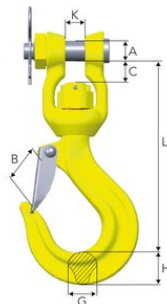

Clevis Swivel Hook, Gunnebo LKNG GrabiQ

Product information

For fitting in cranes etc. Swivel for improved positioning (360°).

... [Read more](#)

Marking: According to standard

Finish: Powder coated

Standard: EN 1677-2

Safety factor: 4:1

Grade: 10

Clevis Swivel Hook, Gunnebo LKNG GrabiQ

Blueprint

Technical data

Part code	Code	WLL ton	L mm	B mm	C mm	A mm	G, mm	H, mm	K mm	Weight kg
420501030670	LKNG-16-10	10.3	258	53	30	28	34	43	27	5.7